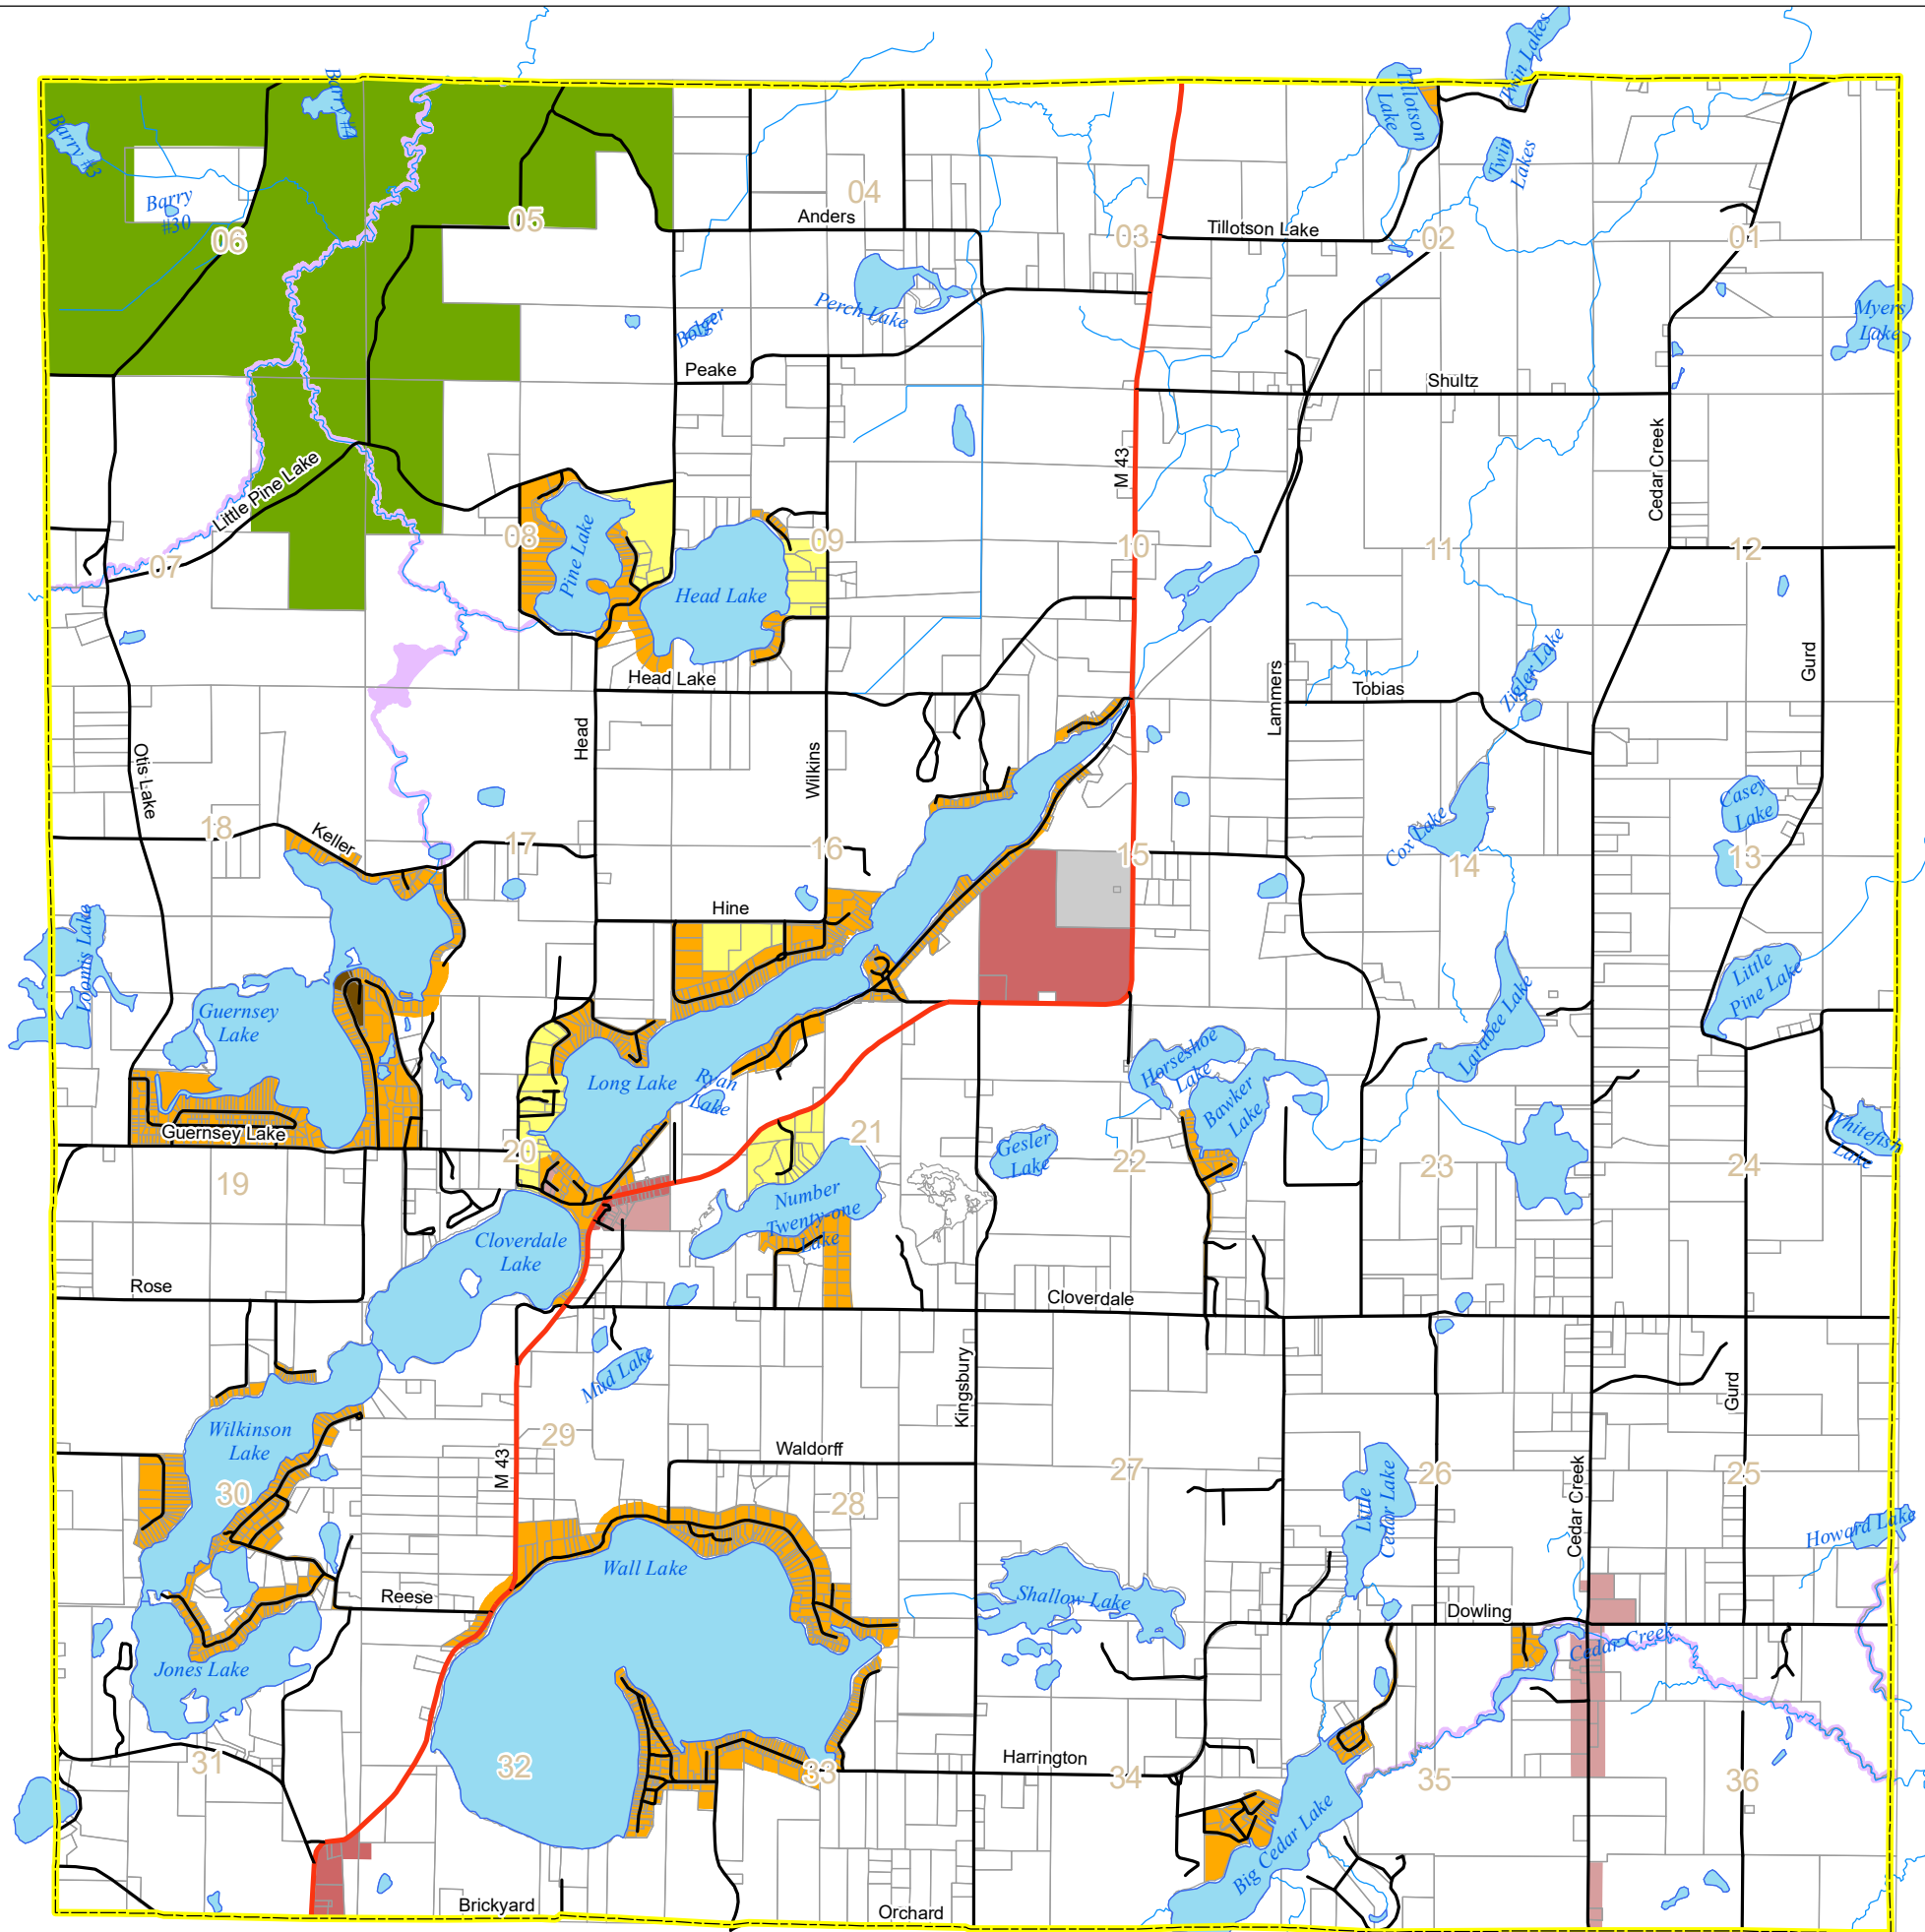

Hope Township

Barry County, Michigan

Official Zoning Map

Adopted: March 21, 2016

Legend

-  AR, Agriculture Residential
-  RR, Rural Residential
-  RL, Residential Lake
-  MHP, Mobile Home Park
-  C-1, General Commercial
-  C-2, Medium Commercial
-  C-3, Heavy Commercial
-  I-1, Light Industrial
-  NR, Natural River
-  S, State Land

1 inch = 1 miles
0 0.25 0.5 1 Miles

williams&works
engineers | surveyors | planners